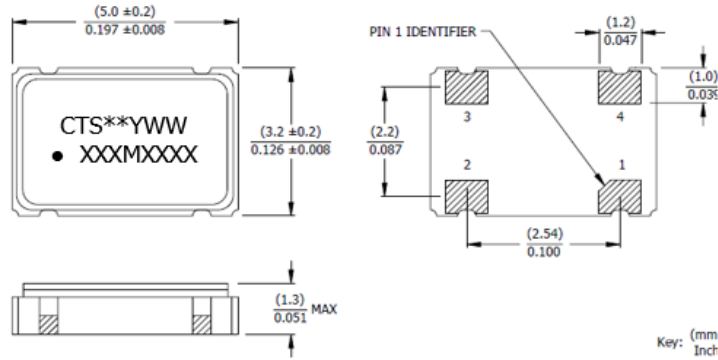

MECHANICAL SPECIFICATIONS

PACKAGE DRAWING

MARKING INFORMATION

1. ** - Manufacturing Site Code.
2. YWW – Date code, Y – year, WW – week.
3. XXXMXXXX – Frequency is marked with only leading significant digits before the 'M' and 4 digits after the 'M' [including zeros].
  Ex. XXMXXXX [62M5000]
  XXMXXXX [155M5200]

NOTES

1. JEDEC termination code (e4). Barrier-plating is nickel [Ni] with gold [Au] flash plate.
2. Reflow conditions per JEDEC J-STD-020, +260°C maximum, 20 seconds.
3. MSL = 1.

D.U.T. PIN ASSIGNMENTS