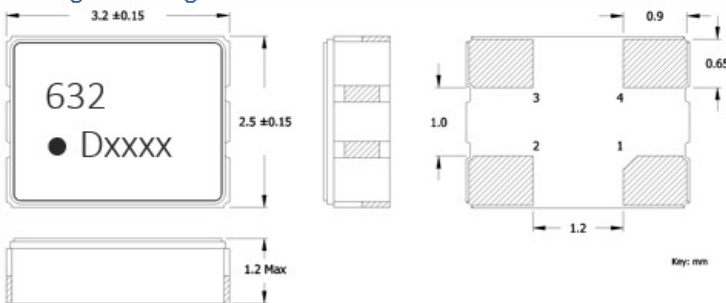

PRODUCT CHANGE NOTIFICATION COVERSHEET

CTS Part Number: Model 632, 636, CB1V8, CB2V5

Product Description: HCMOS Clock Oscillator

Customer: Various

Customer Part Number: NA

Change Notification Only - No Customer Response Required

Customer Authorization Required - Please Confirm Acceptance by E-Mail

Reason for PCN: Change notification for revised product marking format.

Description for Change: Product marking will change as follows.

Model 632 [drawing 008-0328-0]

Change To - New Format, Revision F]

Mechanical Specifications

Package Drawing

Marking Information

1. 632 – CTS Model.
2. D – Date Code. See Table I for codes.
3. xxxx – Frequency Code.
  3-digits, frequencies below 100MHz
  4-digits, frequencies 100MHz or greater
  [See document 016-1454-0, Frequency Code Tables.]

Change From - Old Format, Revision E]