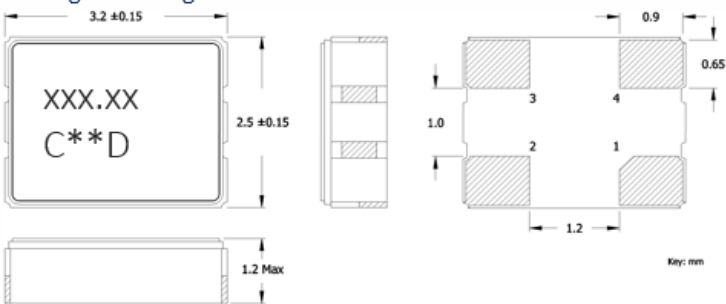

Change From - Old Format, Revision E]

Mechanical Specifications

Package Drawing

Marking Information

1. xxx.xx – Frequency in MHz.
Frequency is marked with 1 - 3 leading significant digits before and 2 significant digits [including zeroes] after the decimal.
Marking Examples:
3.57954MHz = 3.57
14.31818 MHz = 14.31
125MHz = 125.00
2. C – CTS and Pin 1 identifier.
3. ** – Manufacturing Site Code.
4. D – Date Code. See Table I for codes.