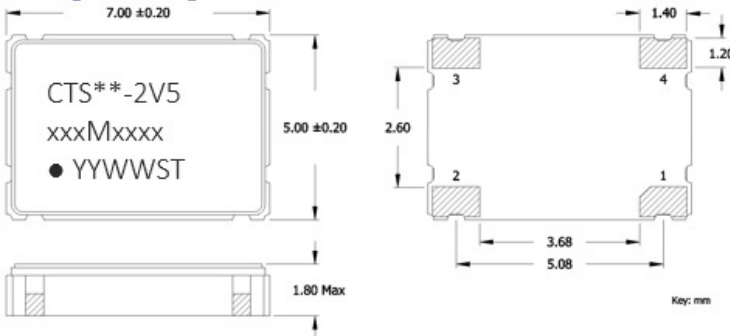

Package Drawing

Marking Information

1. ** – Manufacturing Site Code.
2. xxxMxxxx – Frequency is marked with 1,2 or 3 leading significant digits before the “M” and 4 digits after the “M” [including zeroes].
Ex. xMxxxx [3M5795]
xxMxxxx [14M3181]
xxMxxxx [25M0000]
xxxMxxxx[125M0000]
3. YYWW – Date Code; YY = year, WW = week.
4. ST – Frequency Stability/Temperature Code.
[Refer to ordering information for codes.]