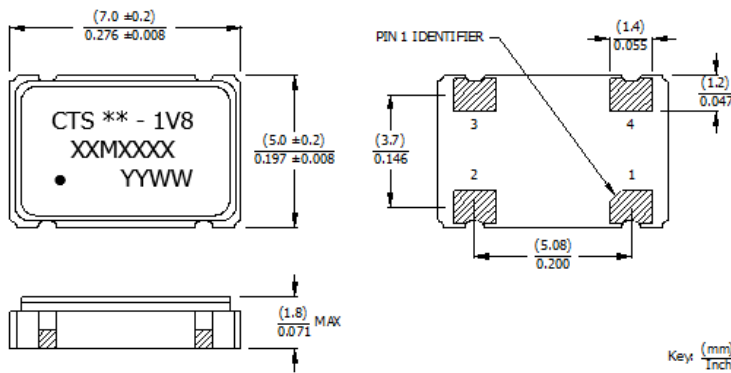

MECHANICAL SPECIFICATIONS

PACKAGE DRAWING

MARKING INFORMATION

1. ** - Manufacturing Site Code.
2. XXMXXXX - Frequency marked with 4 significant digits after the 'M'.
3. YYWW – Date code, YY – year, WW – week.

NOTES

1. Termination pads (e4), barrier-plating is nickel (Ni) with gold (Au) flash plate.
2. Reflow conditions per JEDEC J-STD-020.