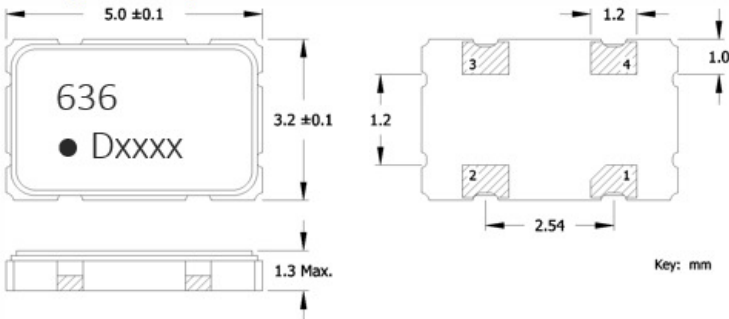

Model 636 [drawing 008-0250-0]

Change To - New Format, Revision J]

Mechanical Specifications

Package Drawing

Marking Information

1. 636 – CTS Model.
  2. D – Date Code. See Table I for codes.
  3. xxxx – Frequency Code.
    3-digits, frequencies below 100MHz
    4-digits, frequencies 100MHz or greater
2. [See document 016-1454-0, Frequency Code Tables.]

Change From - Old Format, Revision I]