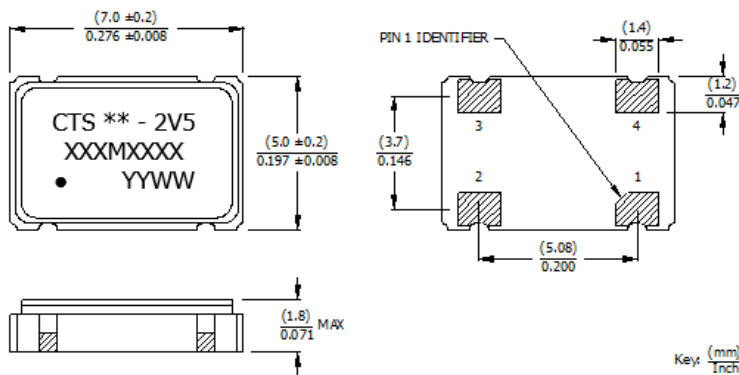

MECHANICAL SPECIFICATIONS

PACKAGE DRAWING

MARKING INFORMATION

1. ** - Manufacturing Site Code.
2. XXXMXXXX - Frequency marked with 4 significant digits after the ‘M’.
3. YYWW – Date code, YY – year, WW – week.

NOTES

1. Termination pads (e4), barrier-plating is nickel (Ni) with gold (Au) flash plate.
2. Reflow conditions per JEDEC J-STD-020.

Change Instructions: NA

Implementation Date: Factory will transition to new marking format per the following schedule. During these time periods there may be shipments that overlap with old and new revision marking formats, and will be fully implemented by 07/29/2022.

- Model 632: month of July 2022, date code U
- Model 636: month of July 2022, date code U
- Model CB1V8: last week of June, date code 2227
- Model CB2V5: last week of June, data code 2227

Notes: Marking change will not affect form-fit-function of device, inventory currently at customers or CTS Distributors, finished goods stock at factory or product in transit.

CTS Contact: John Metzler
E-Mail: john.metzler@ctscorp.com
Phone: 630-577-8828

CTS Approvals: CTS internal PCN electronic signatures.