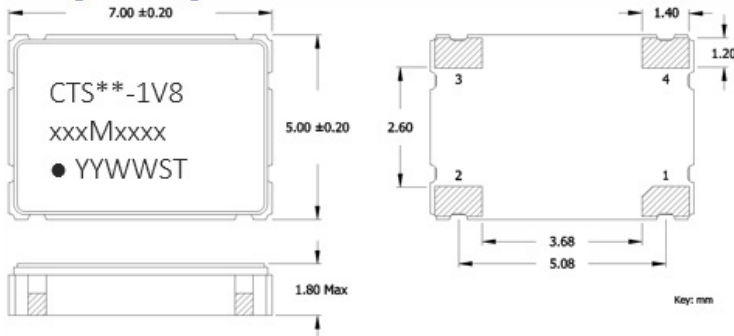

Change To - New Format, Revision C]

Mechanical Specifications

Package Drawing

Marking Information

1. ** – Manufacturing Site Code.
2. xxxMxxxx – Frequency is marked with 1,2 or 3 leading significant digits before the “M” and 4 digits after the “M” [including zeroes].
Ex. xMxxxx [3M5795]
xxMxxxx [14M3181]
xxMxxxx [25M0000]
xxxMxxxx[125M0000]
3. YYWW – Date Code; YY = year, WW = week.
4. ST – Frequency Stability/Temperature Code.
[Refer to ordering information for codes.]